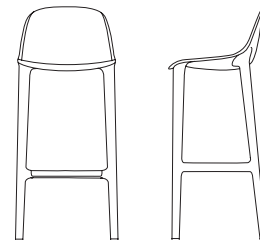

BROOM BARSTOOL

W: 17 1/4" D: 16 1/2" H: 43 1/4" SH: 30"
W: 44cm D: 42cm H: 110cm SH: 76cm
WT: 12lb 5.4kg

BROOM 30 DARK GREY
BROOM 30 NATURAL
BROOM 30 GREEN
BROOM 30 ORANGE
BROOM 30 YELLOW
BROOM 30 WHITE