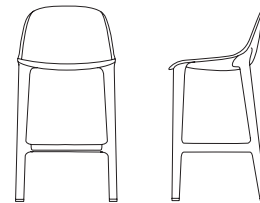

U.S. DESIGN PATENT NO. D669701 S. EUROPEAN PATENT NO. 2041624

NATURAL

GREEN

ORANGE

YELLOW

DARK GREY

WHITE

BROOM STACKING CHAIR

W: 19" D: 19.5" H: 32.5" SH: 17"
 W: 48cm D: 50cm H: 83cm SH: 43cm
 WT: 10.5lb 4.75kg

BROOM DARK GREY
 BROOM NATURAL
 BROOM GREEN
 BROOM ORANGE
 BROOM YELLOW
 BROOM WHITE

BROOM COUNTER STOOL

W: 17 1/4" D: 16 1/2" H: 37 1/4" SH: 24"
 W: 44cm D: 42cm H: 94.6cm SH: 61cm
 WT: 11.5 lb 5.2kg

BROOM 24 DARK GREY
 BROOM 24 NATURAL
 BROOM 24 GREEN
 BROOM 24 ORANGE
 BROOM 24 YELLOW
 BROOM 24 WHITE

BROOM BARSTOOL

W: 17 1/4" D: 16 1/2" H: 43 1/4" SH: 30"
 W: 44cm D: 42cm H: 110cm SH: 76cm
 WT: 12lb 5.4kg