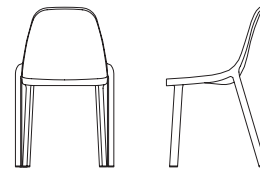

Broom Chair in White
Private residence - Beach House Costa Azul in El Salvador
Architecture by Cincopatasalgato, Interior Design by Harry & Claudia Washington
Photo by Jason Bax Photography.

BROOM by STARCK

U.S. DESIGN PATENT NO. D669701 S. EUROPEAN PATENT NO. 2041624

NATURAL

GREEN

ORANGE

YELLOW

DARK GREY

WHITE

BROOM STACKING CHAIR

W: 19" D: 19.5" H: 32.5" SH: 17"
 W: 48cm D: 50cm H: 83cm SH: 43cm
 WT: 10.5lb 4.75kg

BROOM DARK GREY
 BROOM NATURAL
 BROOM GREEN
 BROOM ORANGE
 BROOM YELLOW
 BROOM WHITE

BROOM COUNTER STOOL

W: 17 1/4" D: 16 1/2" H: 37 1/4" SH: 24"
 W: 44cm D: 42cm H: 94.6cm SH: 61cm
 WT: 11.5 lb 5.2kg

BROOM 24 DARK GREY
 BROOM 24 NATURAL
 BROOM 24 GREEN
 BROOM 24 ORANGE
 BROOM 24 YELLOW
 BROOM 24 WHITE

BROOM BARSTOOL

W: 17 1/4" D: 16 1/2" H: 43 1/4" SH: 30"
 W: 44cm D: 42cm H: 110cm SH: 76cm
 WT: 12lb 5.4kg